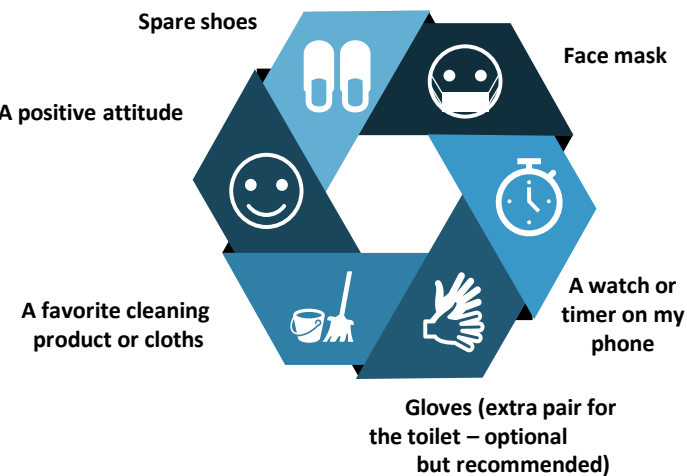

Handout – Virtual Intro Training

General

What you should you bring with you

The best cleaner is:

- 1 Punctual
- 2 Proactive
- 3 Communicates
- 4 Reliable
- 5 Positive attitude

When you leave