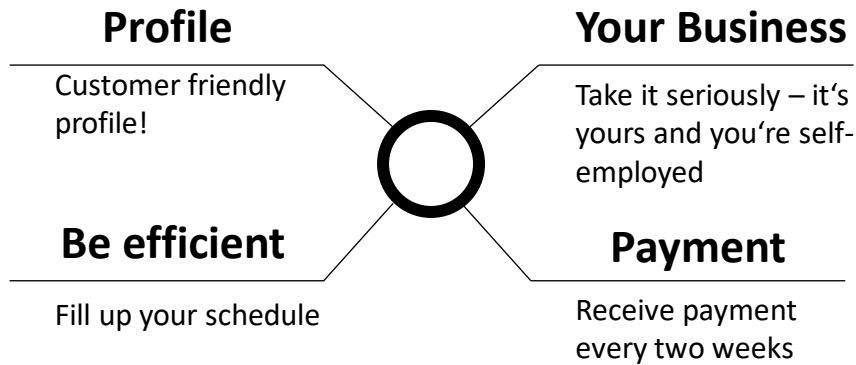

Handout – Virtual Intro Training

General

What you should you bring with you

The best cleaner is:

- 1 Punctual
- 2 Proactive
- 3 Communicates
- 4 Reliable
- 5 Positive attitude

When you leave